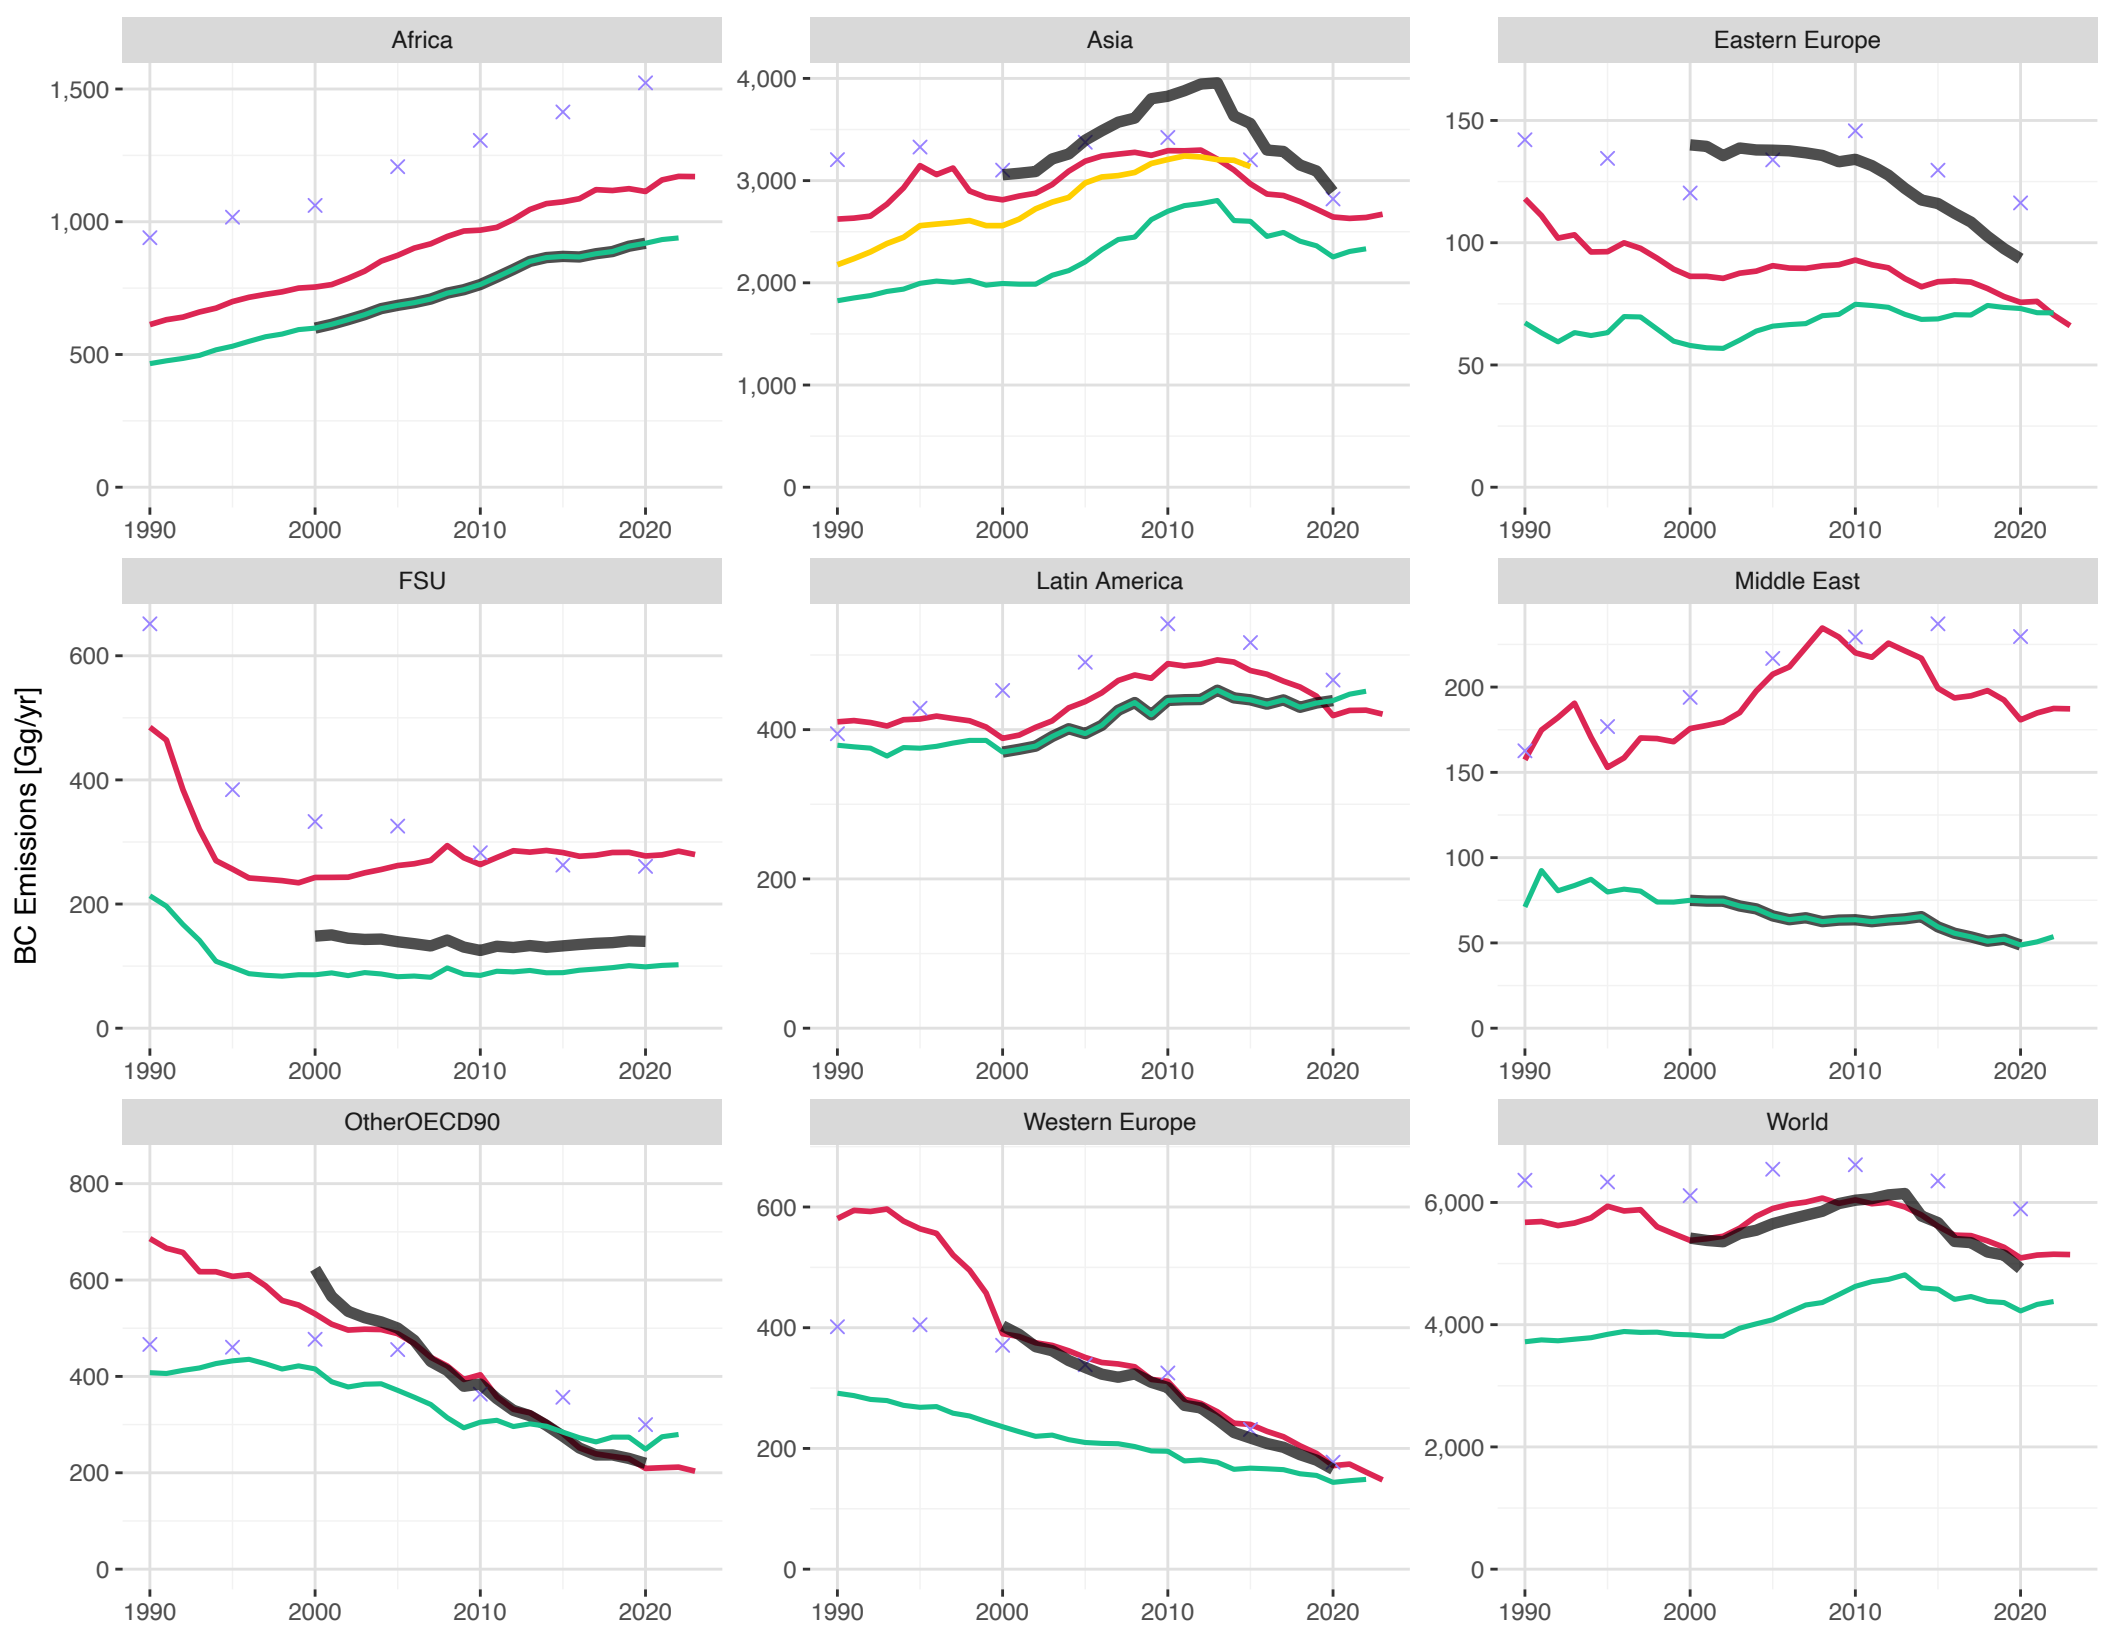

BC

Inventory — CEDS_v_02_20_2025 — EDGARv8.1 — EDGAR-HTAPv3.1 — GAINS (ECLIPSE V6b CLE) — REASv3.2