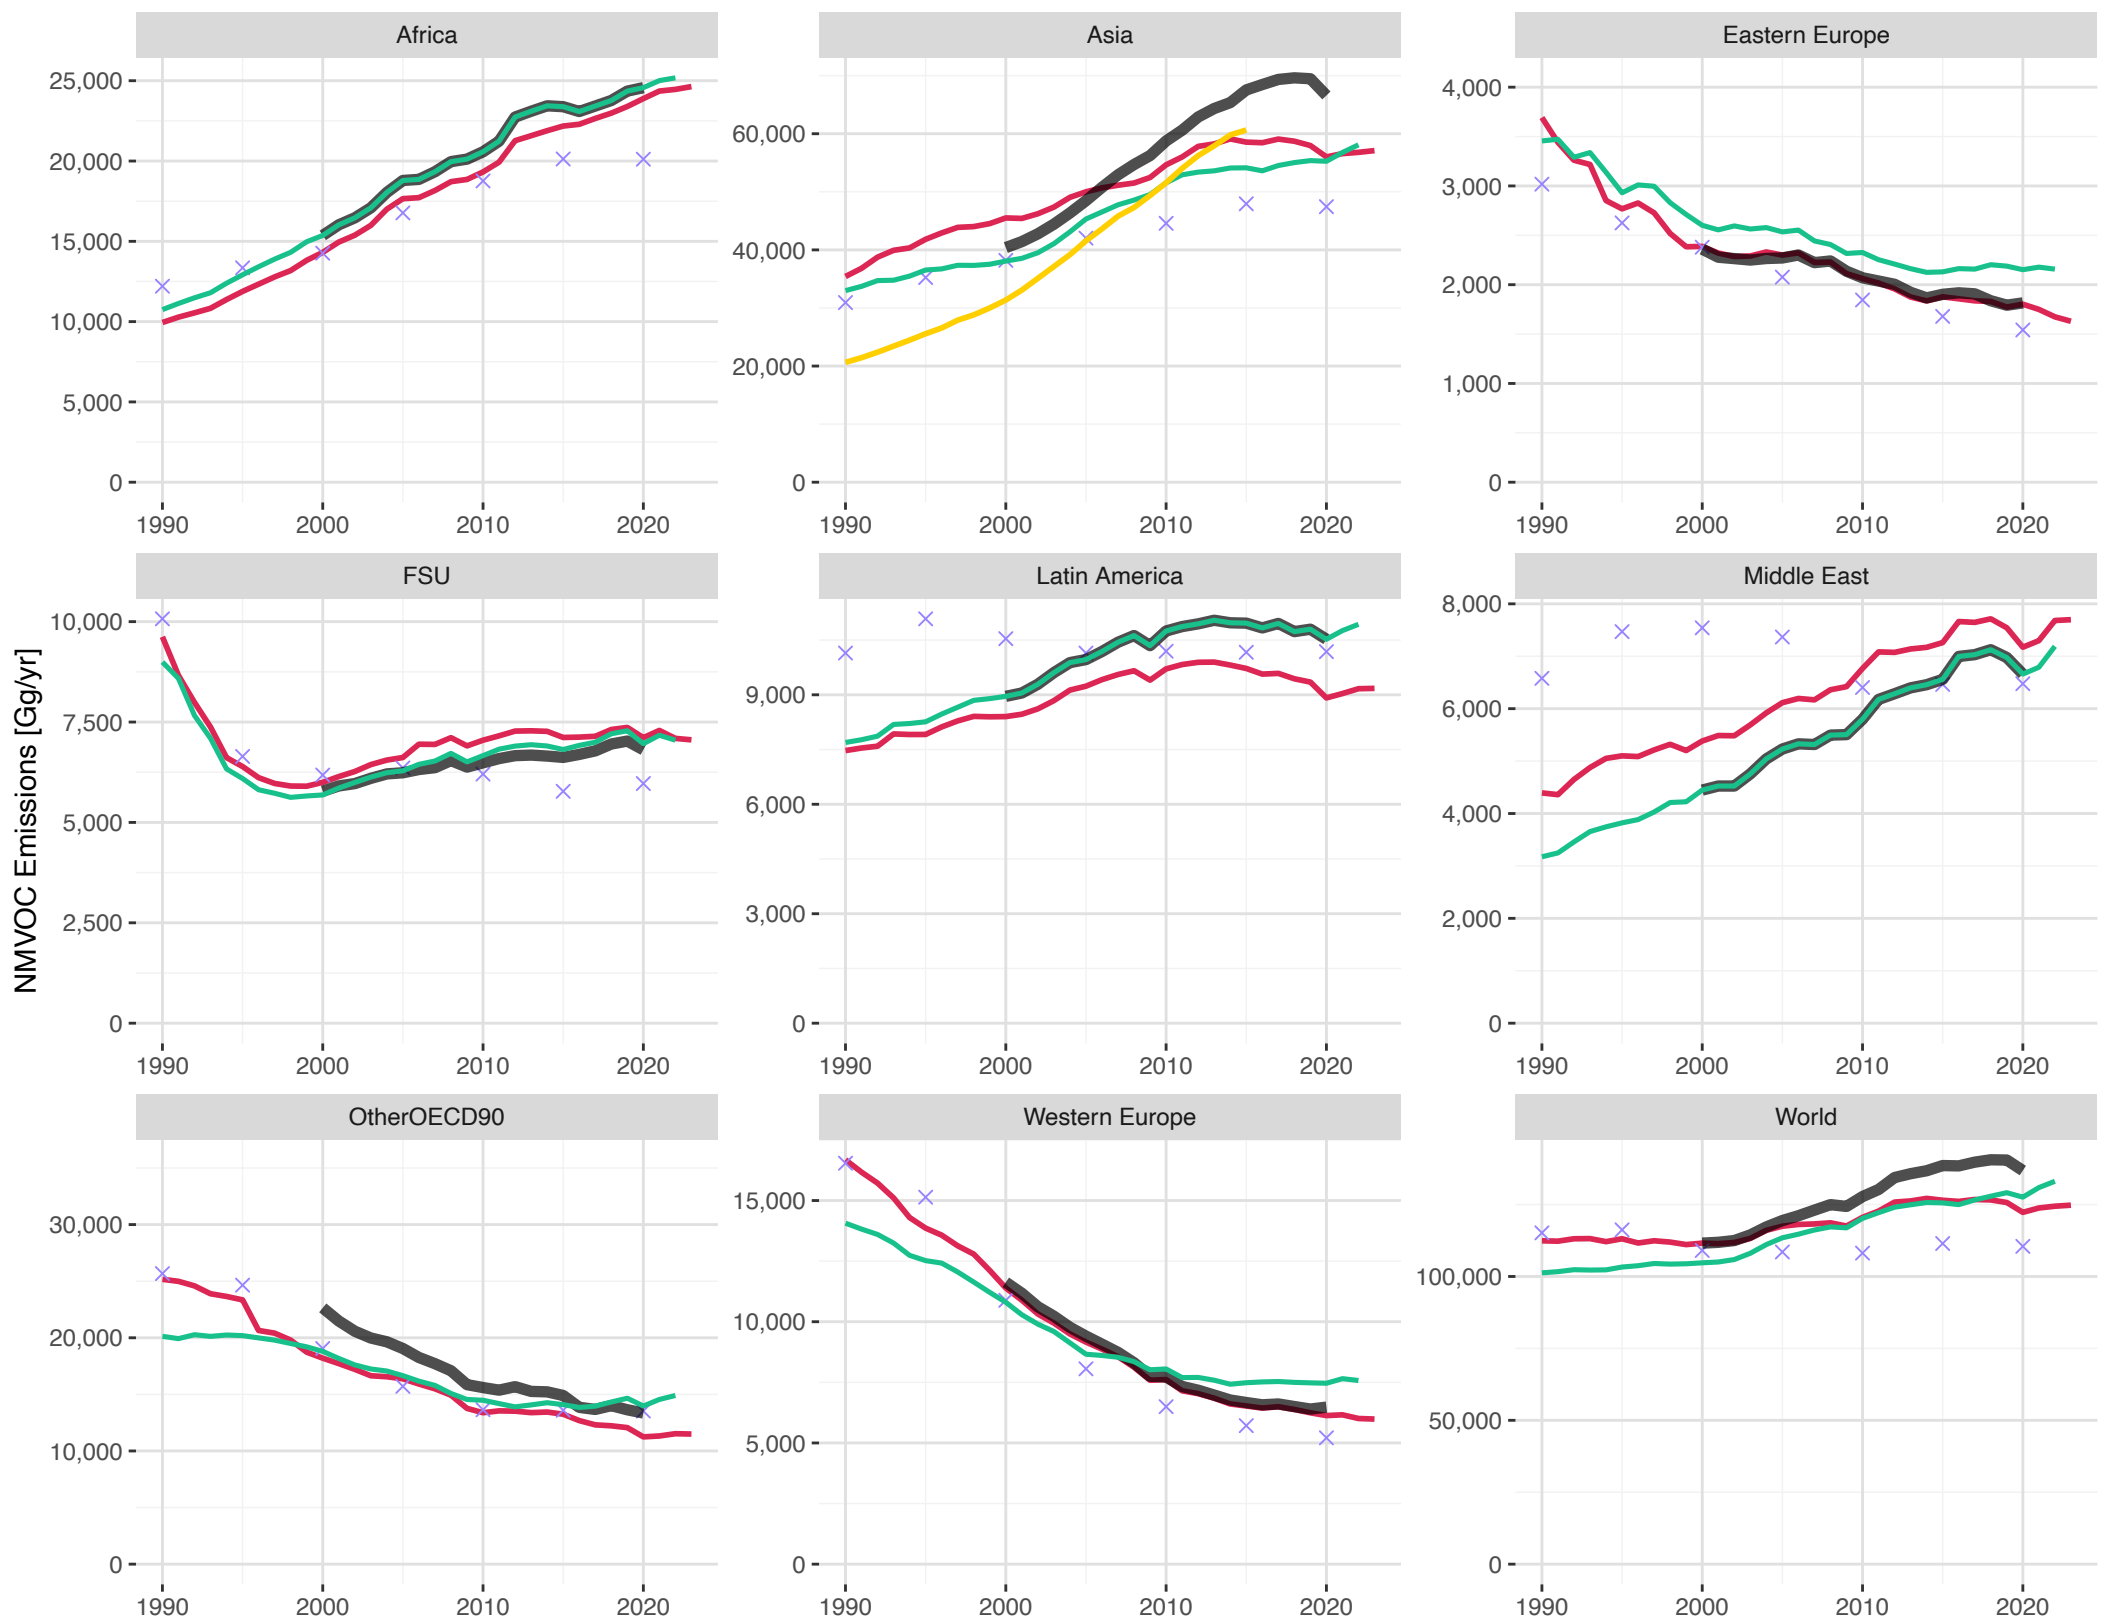

NMVOOC

Inventory — CEDS_v_02_20_2025 — EDGARv8.1 — EDGAR_HTAPv3.1 — GAINS (ECLIPSE V6b CLE) — REASv3.2