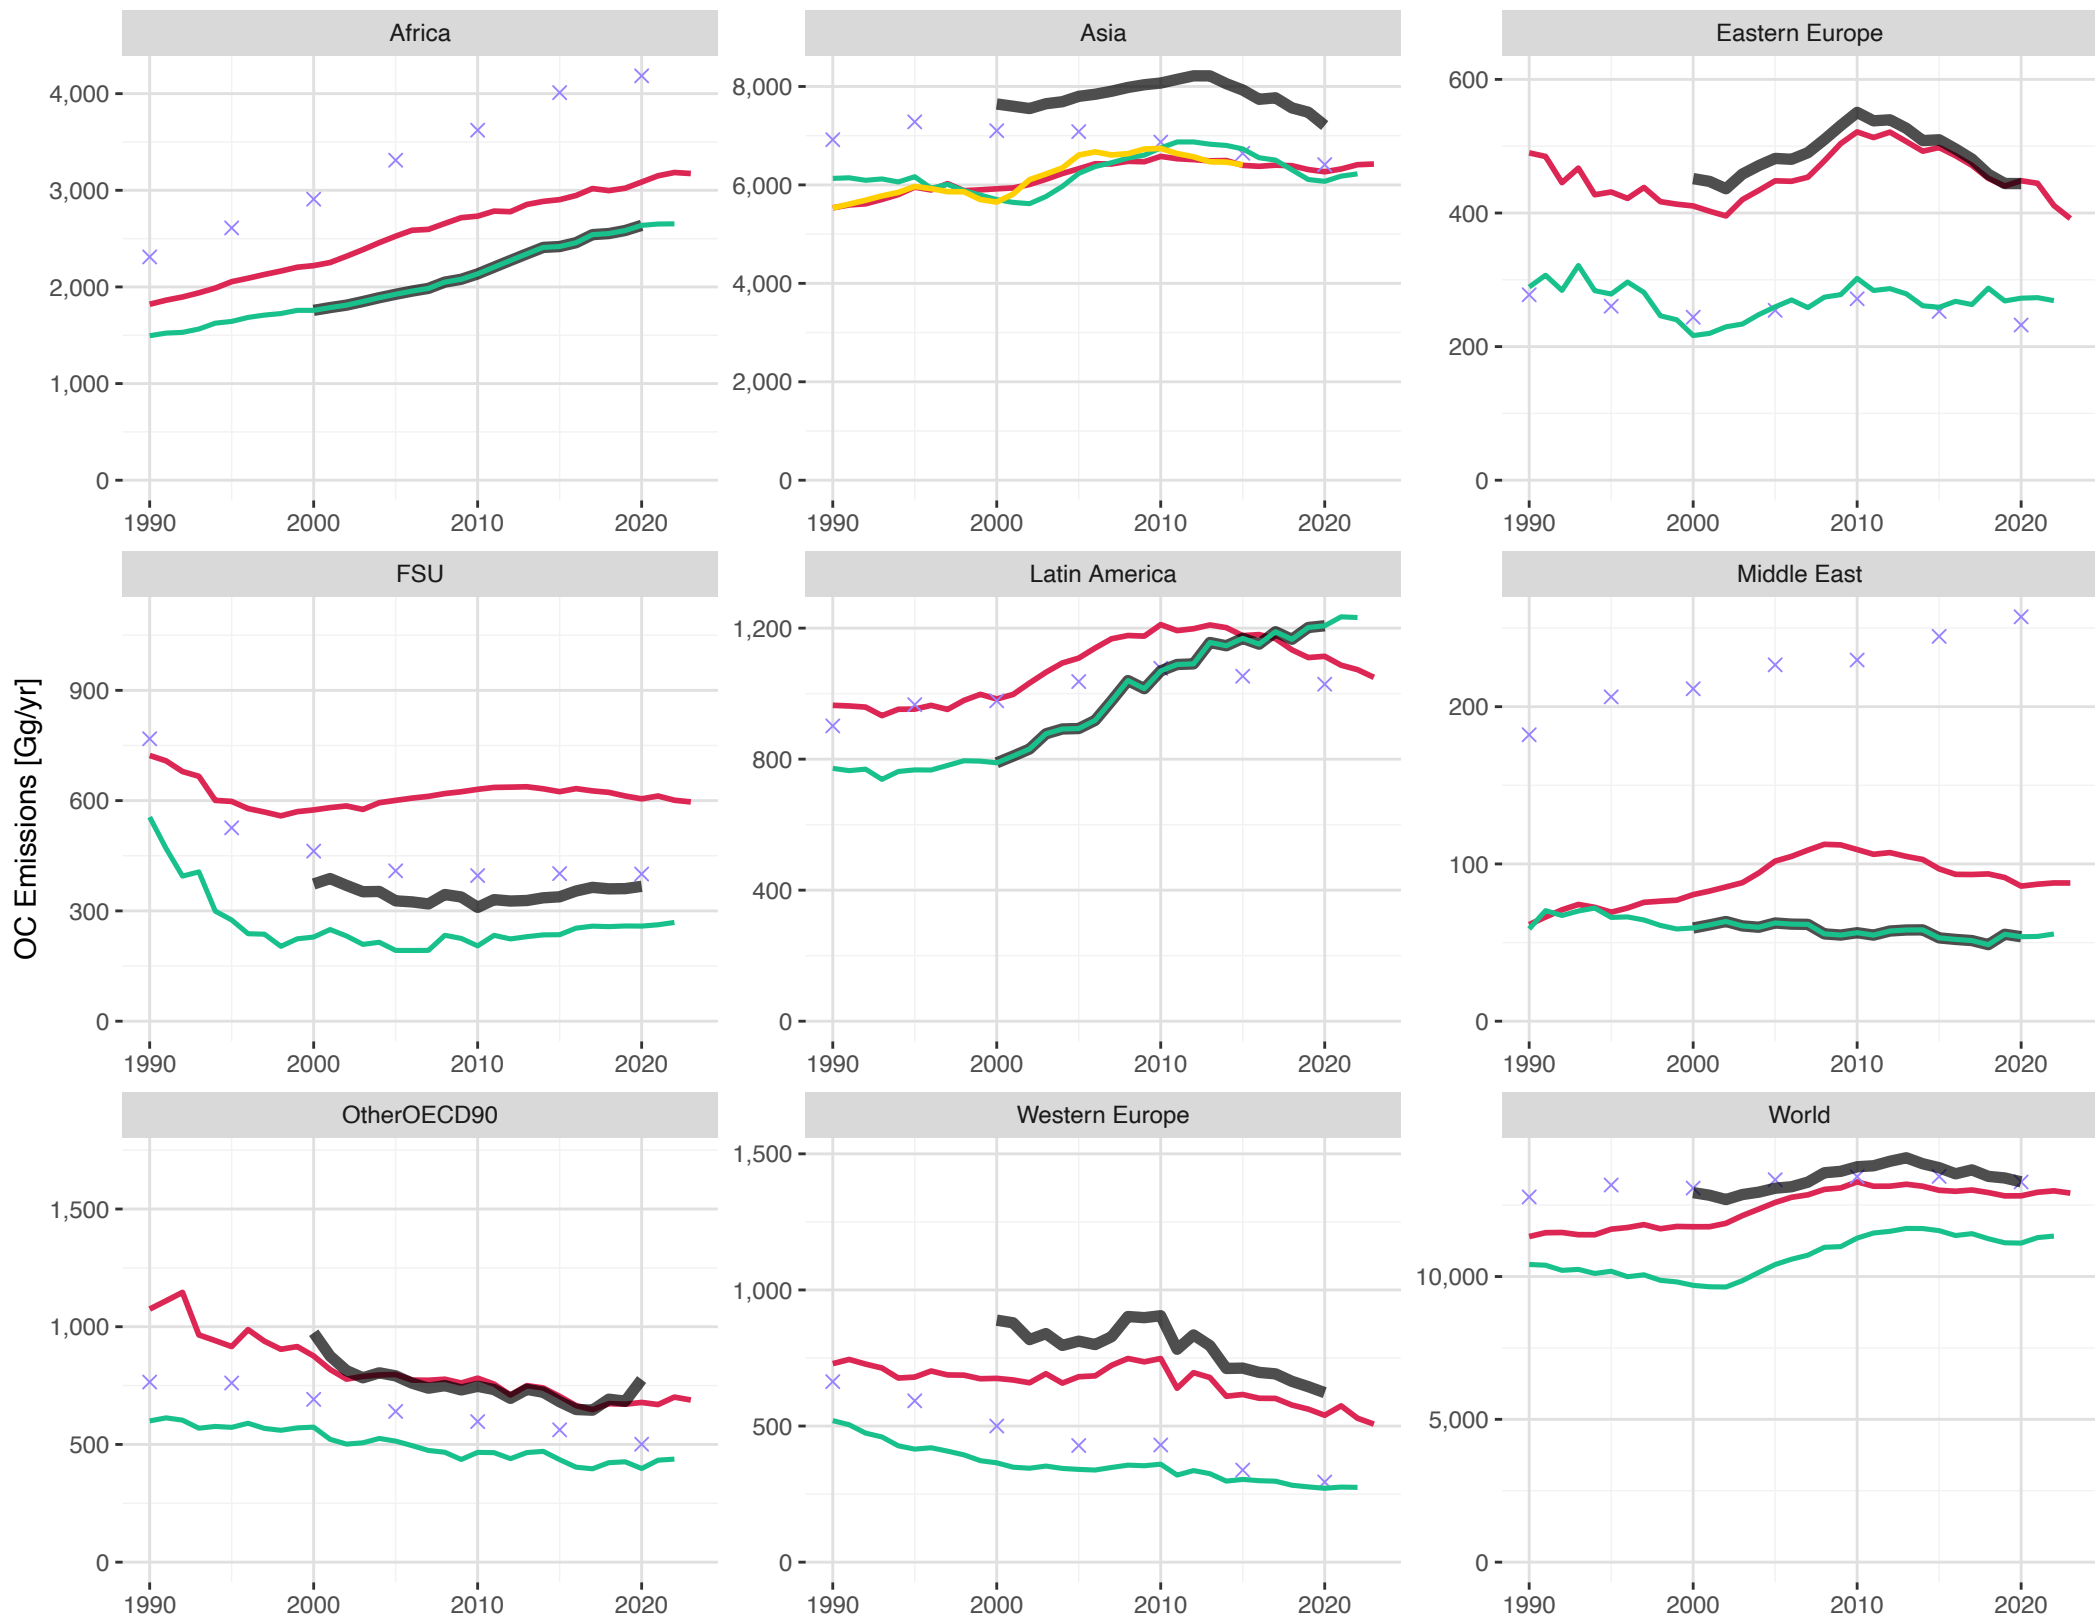

OC

Inventory — CEDS_v_02_20_2025 — EDGARv8.1 — EDGAR-HTAPv3.1 — GAINS (ECLIPSE V6b CLE) — REASv3.2