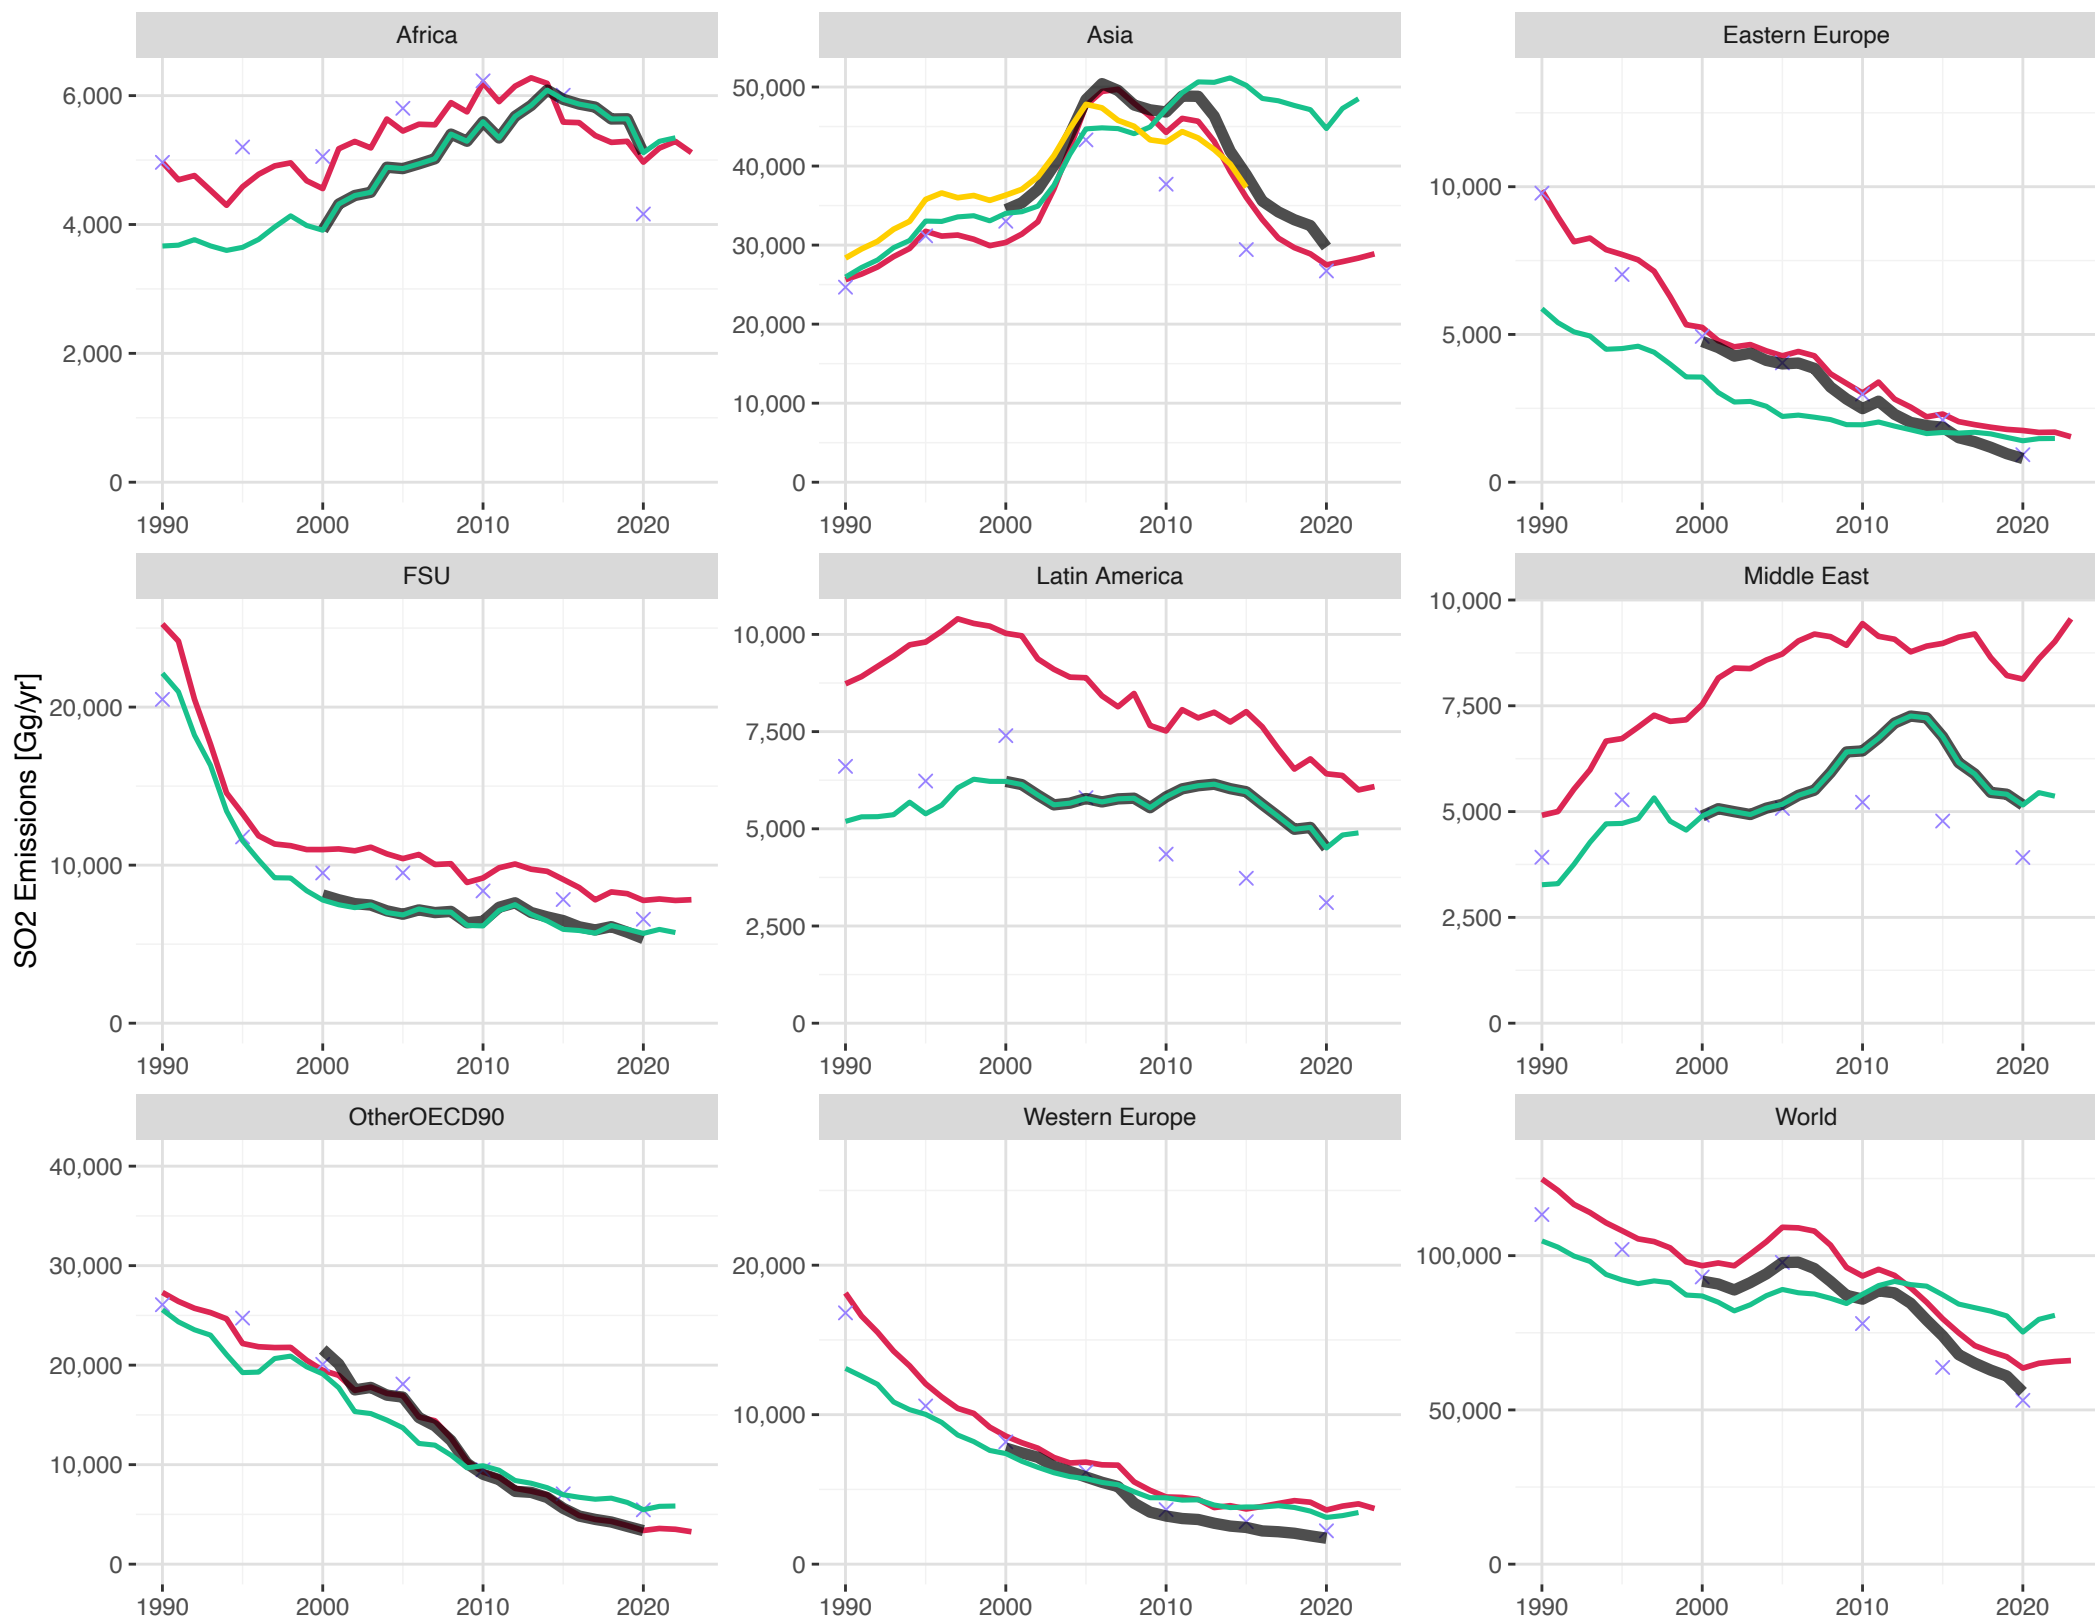

SO2

Inventory — CEDS_v_02_20_2025 — EDGARv8.1 — EDGAR_HTAPv3.1 — GAINS (ECLIPSE V6b CLE) — REASv3.2